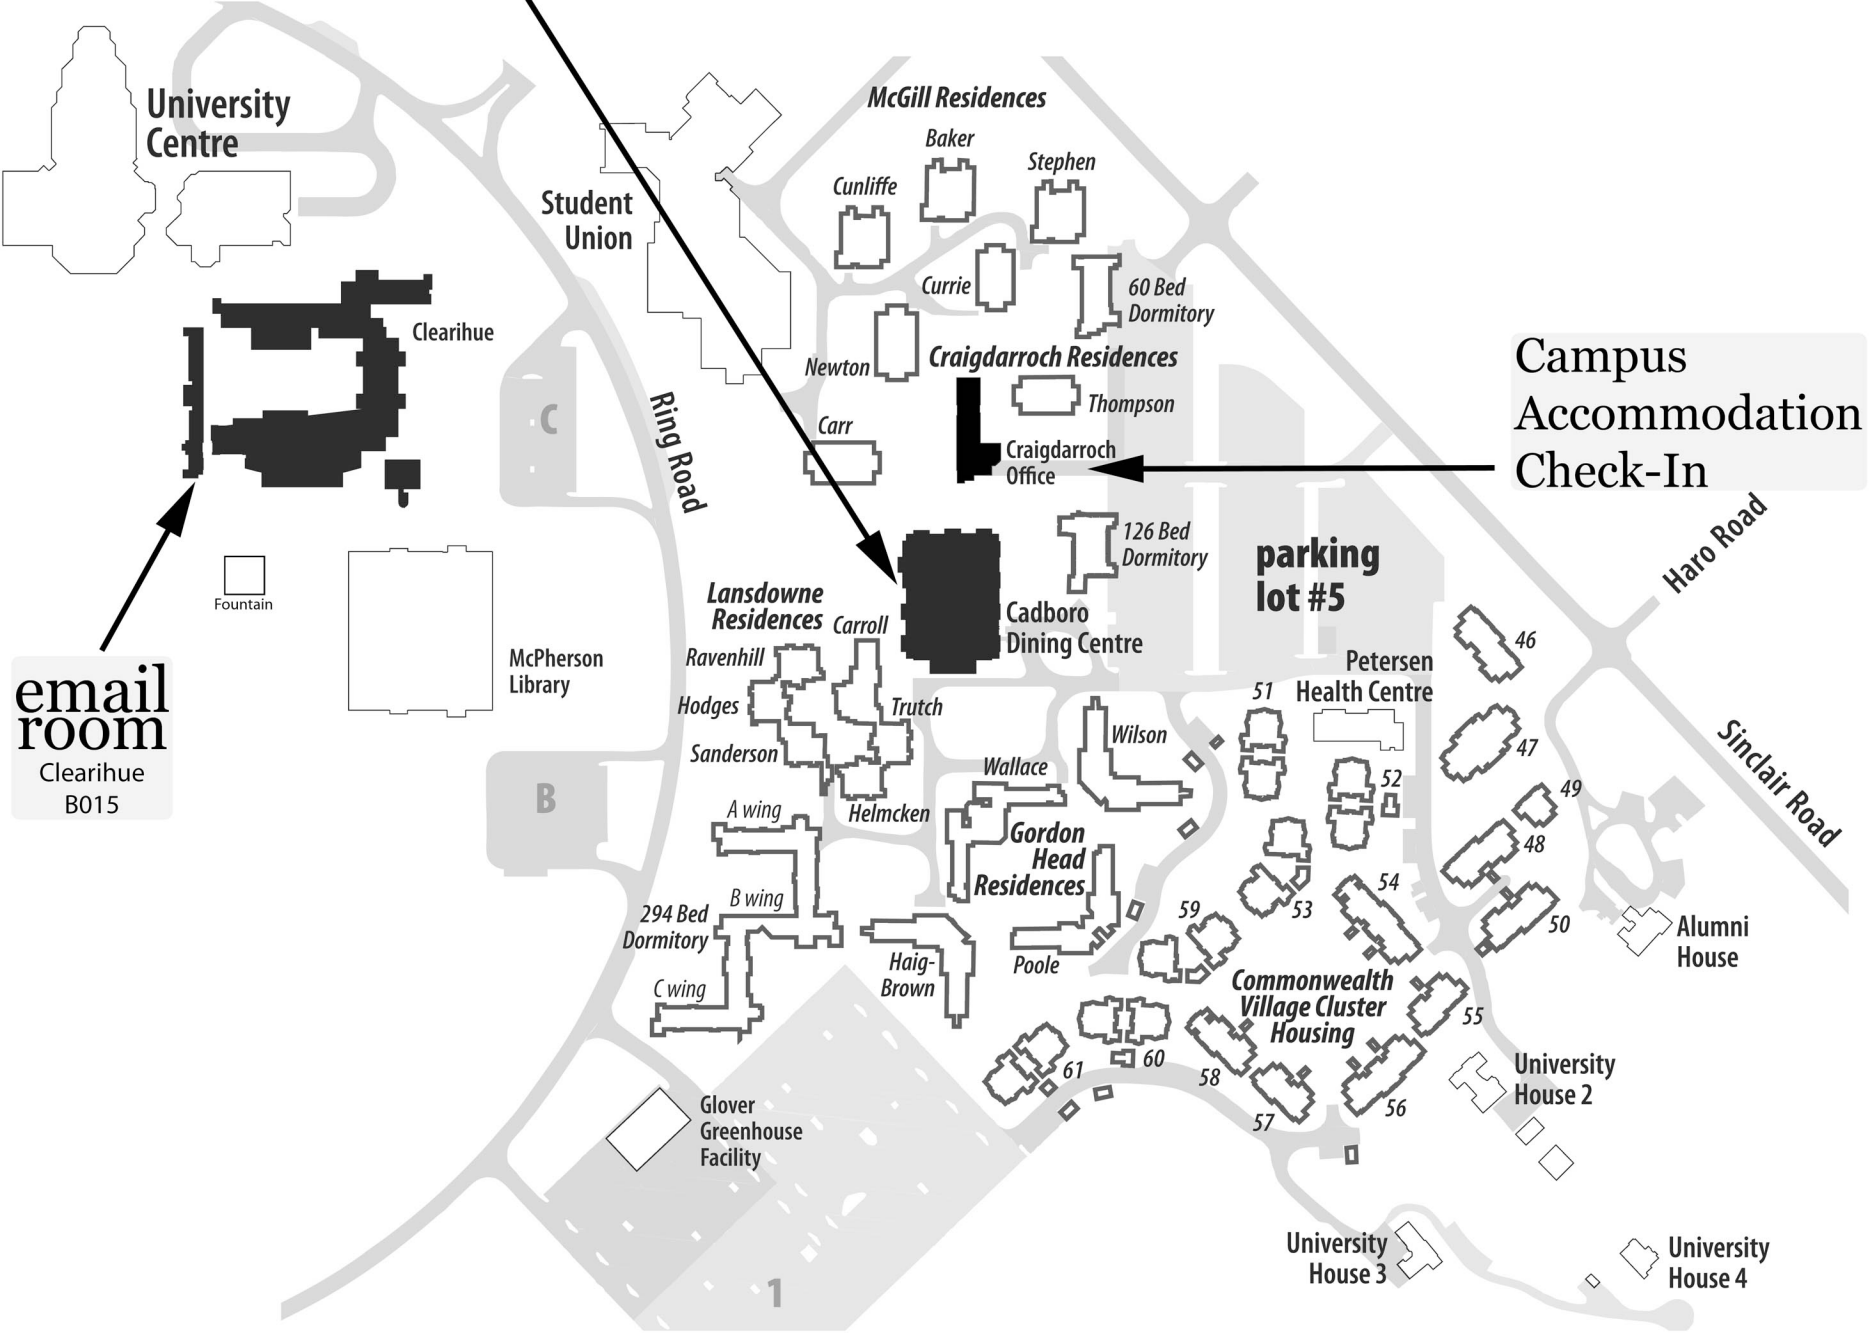

# ACH/ALLC 2005 Conference Site

University Centre

Student Union

Clearihue

Fountain

McPherson Library

Ring Road

McGill Residences

Thompson

Craigdarroch  
Office

Campus  
Accommodation  
Check-In

126 Bed  
Dormitory

parking  
lot #5

Haro Road

Lansdowne  
Residences

Carroll

Cadboro  
Dining Centre

Ravenhill

Hodges

Sanderson

Trutch

Helmcken

Wallace

Wilson